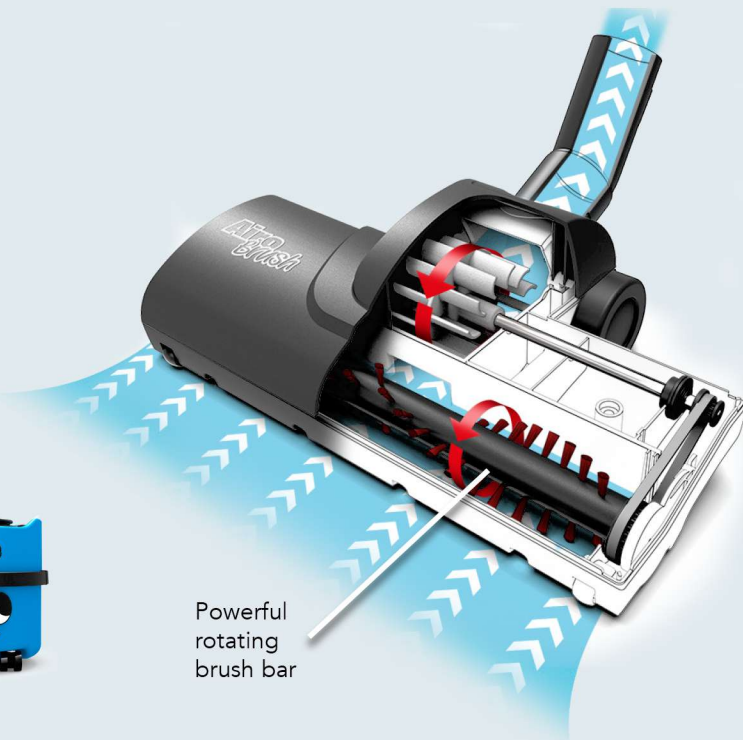

Why Buy AIROBRUSH?

Powerful Carpet Cleaning

Henry's always been powerful, but the AiroBrush takes carpet cleaning to the next level. Driven by Henry's powerful airflow, the rotating brush bar leaves nothing in its tracks.

Perfect for Pets

It's not always easy cleaning-up after our furry friends, but with the powerful AiroBrush on-hand, picking-up stubborn pet hairs from carpets couldn't be easier.

Made for Henry, by Henry

Designed especially for Henry, the AiroBrush is the perfect fit, ensuring the very best cleaning results. The AiroBrush will fit any of the Henry Family, but is for dry use only.

A Genuine Henry Accessory